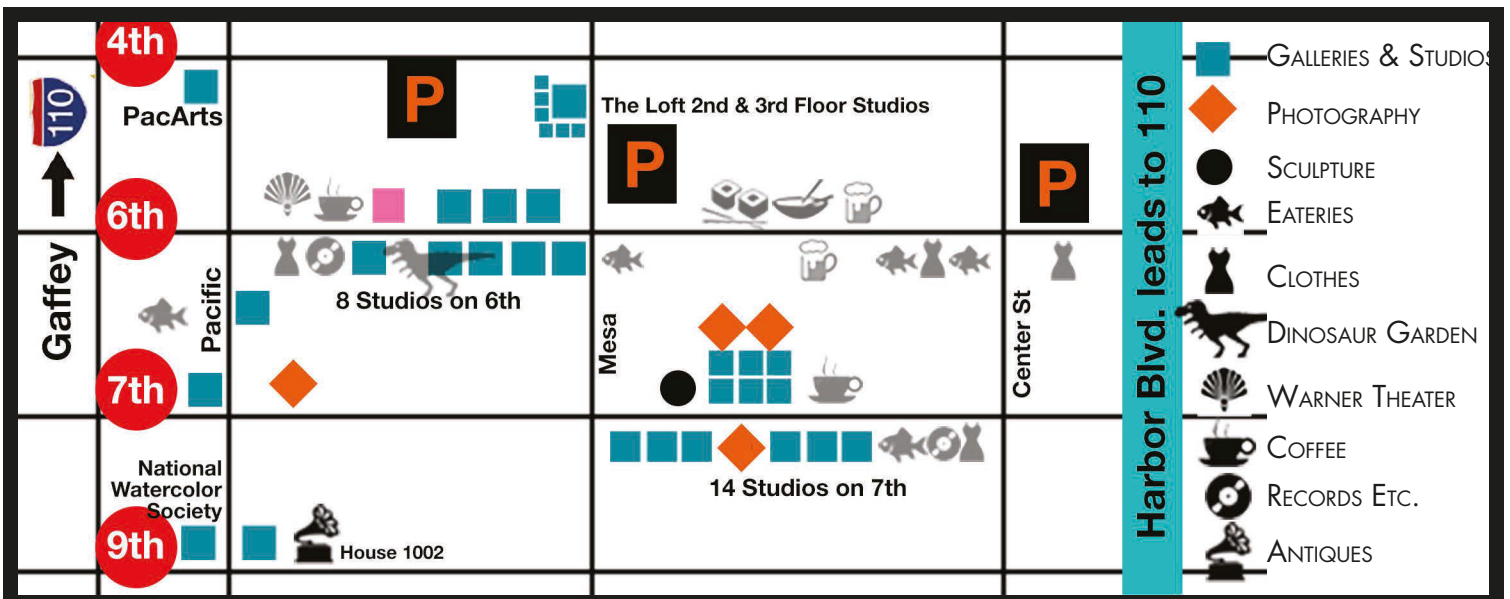

FIRST THURSDAY ART WALK

SAN PEDRO ARTS DISTRICT October 5 - 2017 6-9 PM ARTIST STUDIOS & GALLERIES

PACIFIC AVENUE

National Watercolor Society	310.989.9906	915
"2017 International Exhibition"		
3 Sheets Art Space Facilities for Artists	310.406.9661	807
Gallery 741 - Vintage Film and Furnishings		
Downstairs Cabaret	310.351.0070	741
Gallery Azul 520 8th-same building as 741	562.225.8535	741
"Works inspired by Edgar Allen Poe" Group Show		
The Cheetah Gallery Peter Schroff	310.628.8303	629
Pac Arts Gallery	562.436.0700	303
• Alexis Velasco and Young artists "Young at Art" Paintings		

7TH STREET

Gallery 478 & Transvagrant Projects	310.732.2150	478
• "blink•point" Mixed Media by Elwood T. Risk		
Chamber Board Room Gallery	310.832.7272	390
• Kohijiro Kinno "Ocean"		
Hiroko Bronze, Stone & Ceramics Studio	310.514.8881	382
Back Door Galleries		
Guillaume Zuili Photography	310.717.9202	378
Juila Strickler Paintings	310.908.3824	376
Cherry Wood Studio/Gallery	213.840.5717	374
James Porschen Photography	310.738.0596	372
Fabian Rodriguez Mixed Media	310.383.7057	370
Linlin Hu Painting - Acrylic	310.684.4938	368
Menduina Schneider Art Gallery	562.246.7915	366
• Lauren Redding American-Cuban Illustrator "Of Silver and Swords"		
Paul Turang Architectural Photography	310.547.9771	364
Jim Harter Paintings, Print Studio	562.810.1153	362
Nancy Crawford Painting	310.732.7922	360
Sirens Java & Tea	424.477.5603	356
• Julie Bender Tile Studio		

Art Walks are held every First Thursday and 3rd Saturday of each month 2017